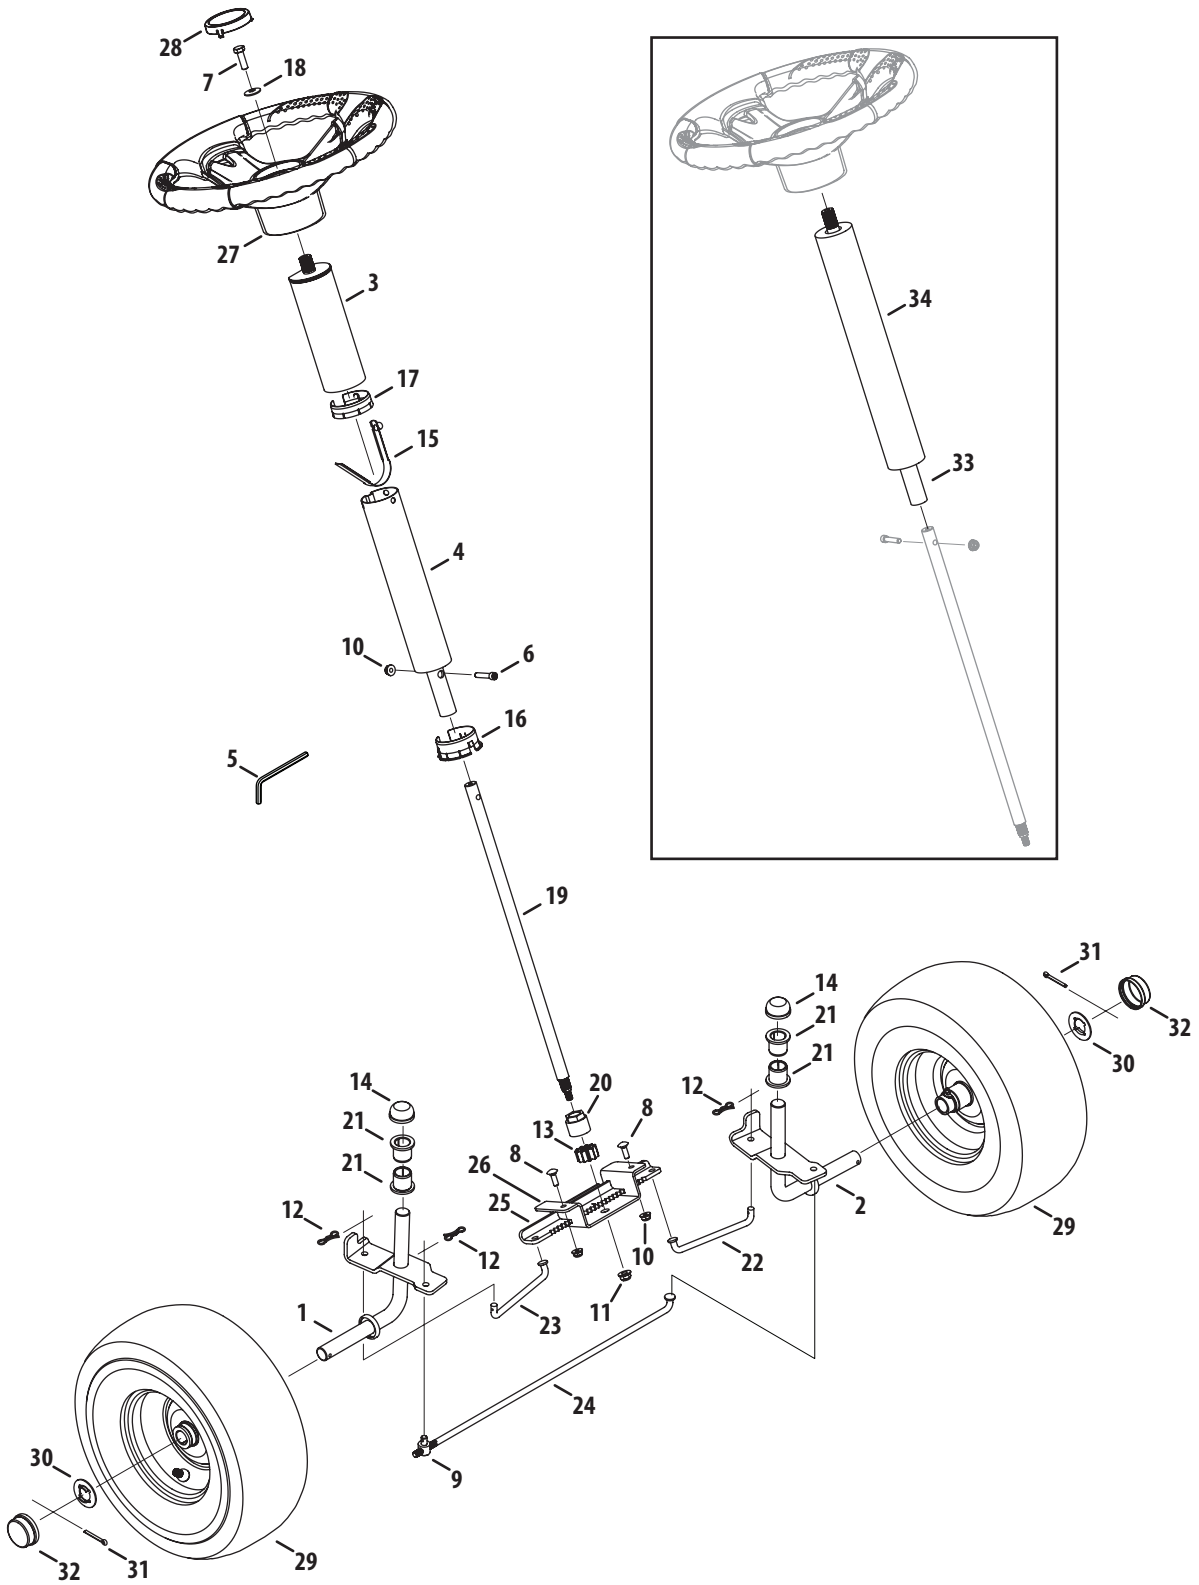

Front End Steering

Ref. No.	Part No.	Description
1	683-04726	Front Axle Assembly, RH
2	683-04727	Front Axle Assembly, LH
3	683-04761	Upper Tube Assembly
4	683-04762	Lower Tube Assembly
5	710-05046	Allen Wrench, 3/16
6	710-05386	Screw, 1/4-20 X 1.25
7	710-0643	Hex Head Screw, 5/16-18:1.00
8	710-0703	Carriage Screw, 1/4-20, .75
9	711-04448	Ferrule, 5/16-24 X .312 Dia.
10	712-04064	Flange Lock Nut, 1/4-20
11	712-04065	Flange Lock Nut, 3/8-16
12	714-04040	Bow-Tie Cotter Pin, 72
13	717-1554	Steering Pinion Gear
14	726-0341	Push Cap, 3/4
15	726-04127	Snap Butt
16	731-08690	Lower Steering Collar
17	731-08691	Upper Steering Collar
18	736-0242	Bevel Washer, .340X.872X.060
19	738-04537	Steering Shaft, .625 OD X 18.03
20	741-04542	Hex Flange Bearing, 5/8
21	741-0660A	Flange Bearing, .760 X .941 X 1.0
22	747-05514	Steering Rod, LH
23	747-05585	Steering Rod, RH
24	747-05686	Front Tie Rod
25	783-06988	Steering Rack Plate
26	783-07239	Lower Steering Bearing
27	631-04028	Steering Wheel, Std. Grip
	631-04008A	Steering Wheel, Soft Grip
28	731-04040	Sprig Cap
	731-04681	Cap, Troy-Bilt
	731-04039	No Sprig Cap
	731-04532B	Cap, Cub
29	634-04726	Complete Wheel Assembly
30	736-04228A	Washer, .781 x 1.59
31	714-0162	Cotter Pin, 5/32 x 1.25
32	931-0484A	Hub Cap
33	683-04763	Tube Assembly, Non-Telescoping
34	723-04095	Steering Sleeve

NOTE, Tractor features vary by model. NOT all parts listed above and pictured on the previous page are standard equipment.